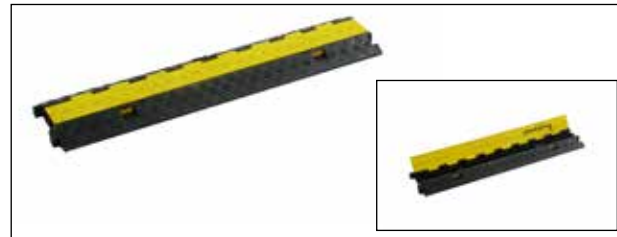

Cable Protectors - Yellow Small 2 Channel
1003147.00

For other power equipment options please refer to our Power Catalogue or contact us to discuss your requirements.