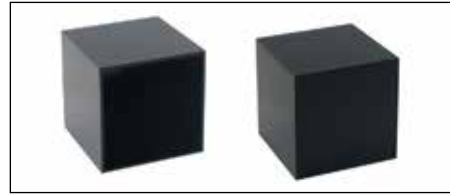

Truss Lectern - Perspex Top Complete
1000940.00

Perspex Table Top with Aluminium Truss Stand 0.6m x 1.2m x 0.9m high
1004027.00

Perspex Table Top with Aluminium Truss Stand 0.6m x 1.8m x 0.9m high
1004009.00

Wooden Plinth Black
0.15m x 0.2m x 0.4m high
1000601.00

Wooden Plinth Black
0.2m x 0.2m x 0.2m high
1000600.00

Wooden Plinth Black
0.4m x 0.4m x 0.4m high
1000672.00

Wooden Plinth Black
0.4m x 0.4m x 0.8m high
1000673.00