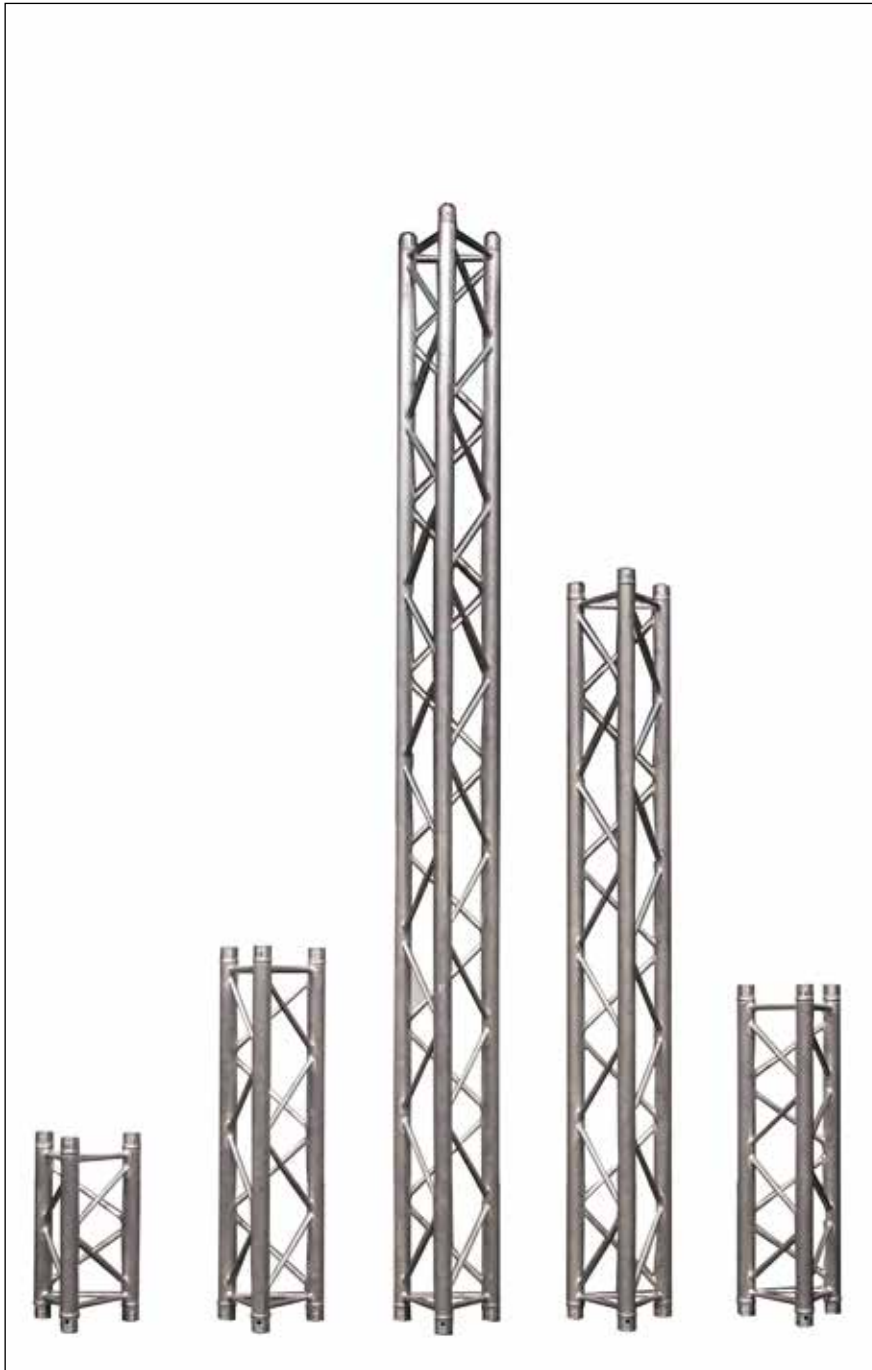

Prolyte H30D
0.5m, 0.9m, 1.0m, 2.0m, 3.0m
1001015.00-1001011.00