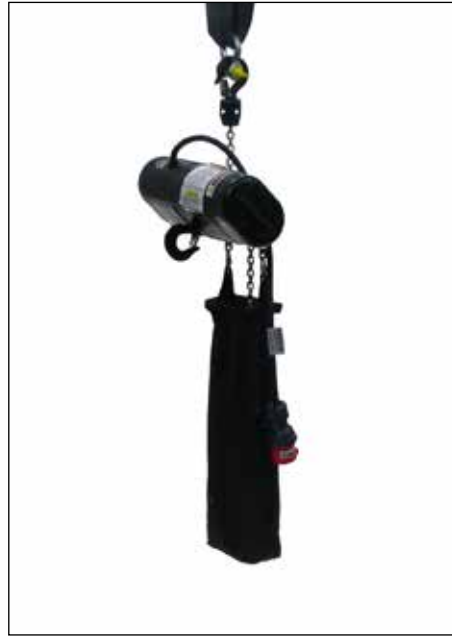

Whenever you need something hung, suspended or mounted, Image Group NZ can provide a safe and suitable solution for your application.

Chain Blocks SWL 500kg 6m Chain
1000915.00

Prolift PLE-10 Motor SWL 250kg
20m Chain
1004567.00