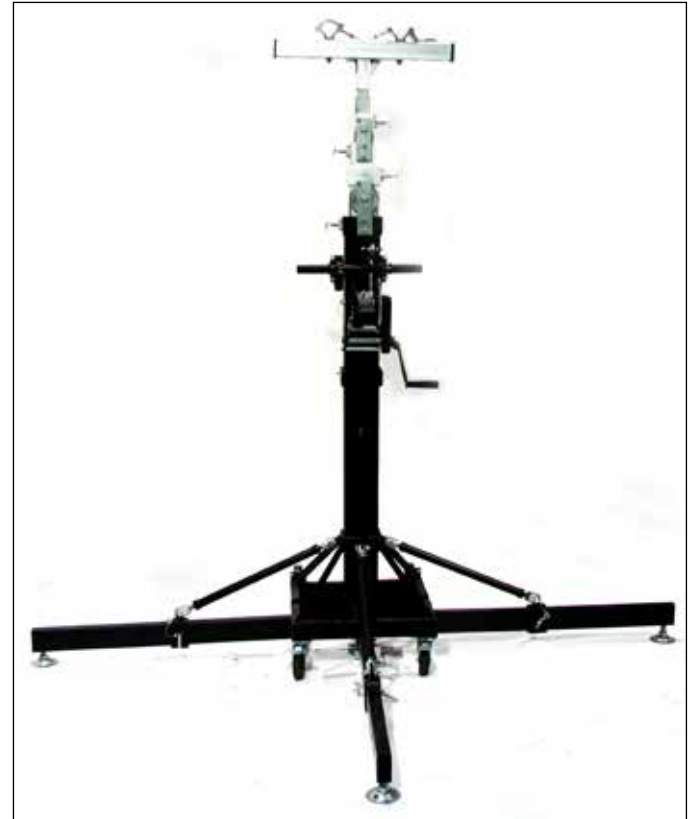

H40V Truss Lycra Sock/Cover - White
upto 1.0m, upto 3.0m
1004416.00, 1004415.00